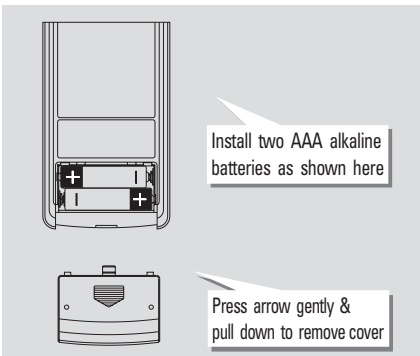

Programming your remote control

Setup for your cable box

No setup is required. The remote control is preprogrammed to operate your cable box.

Setup for your TV

Find your TV brand and its three-digit code on the back of this manual. If the TV brand is not listed, please use the **Searching Method** in **STEP3**.

STEP1 Turn on your TV manually.

*Tip: If you have RCA TV, don't turn on the TV.

STEP2 Press [TV] and [MUTE] buttons simultaneously until the red light is on.

STEP3 Point the remote control toward the TV and enter the three-digit code from the code table. If there is more than one code number assigned to your TV brand, try one code number at a time until the TV turns off right after you entered the number.

Searching Method

Press [CH +] button and hold until the TV turns off. As soon as the TV turns off, release [CH+] button.

*Tip: You can confirm the power off and on by pressing [MUTE] button.

STEP4 Press [TV] button to store the three-digit code.

*Tip: Red light will blink twice.

Three-digit code :

Set-up for your VOLUME control

The remote control is preprogrammed to control VOLUME and MUTE functions through your TV. To switch VOLUME and MUTE functions to your Cable Box:

STEP1 Press [CATV] and [MUTE] buttons simultaneously until red light is on.

STEP2 Press [VOLUME +] button.

STEP3 Press [CATV] button.
To return to the TV's VOLUME press [TV] button.

*Tip: Red light will blink twice.

Set-up for advanced functions

A. To turn on your TV and Cable at the same time with [CATV] button:

STEP1 Press [CATV] and [0] buttons simultaneously until the red light is on.

STEP2 Press [CH +] button.

*Tip: Red light will blink twice.

The [CATV] button sends out the TV and CABLE power commands if you press the [CATV] button.

To return to the original function, press the [CH-] button in the **STEP2**.

B. Recalling the TV Three Digit code :

STEP1 Press [TV] and [MUTE] buttons simultaneously until the red light is on.

STEP2 Press [VOLUME -] button.

The red light will blink a number of times indicating the number of each digit of the code. Each digit is separated by one second interval of red light being off.

*Tip: One blink, three blinks and 10 blinks, indicates the code number 130.

Helpful hints

Set-up for your Cable Box

The remote control is preprogrammed to control your cable box. If it does not work properly, please set-up the right code by using the three-digit code or searching method.

If you have a TV with a remote control, we recommend that you plug its power cord directly into a wall outlet if available (your cable installer may select an alternate setup)

Operation

If red light does not blink when you press keys the operation is intermittent:

Make sure the batteries are inserted correctly. Replace old batteries with two new AAA batteries. Please do not mix old batteries with new ones.